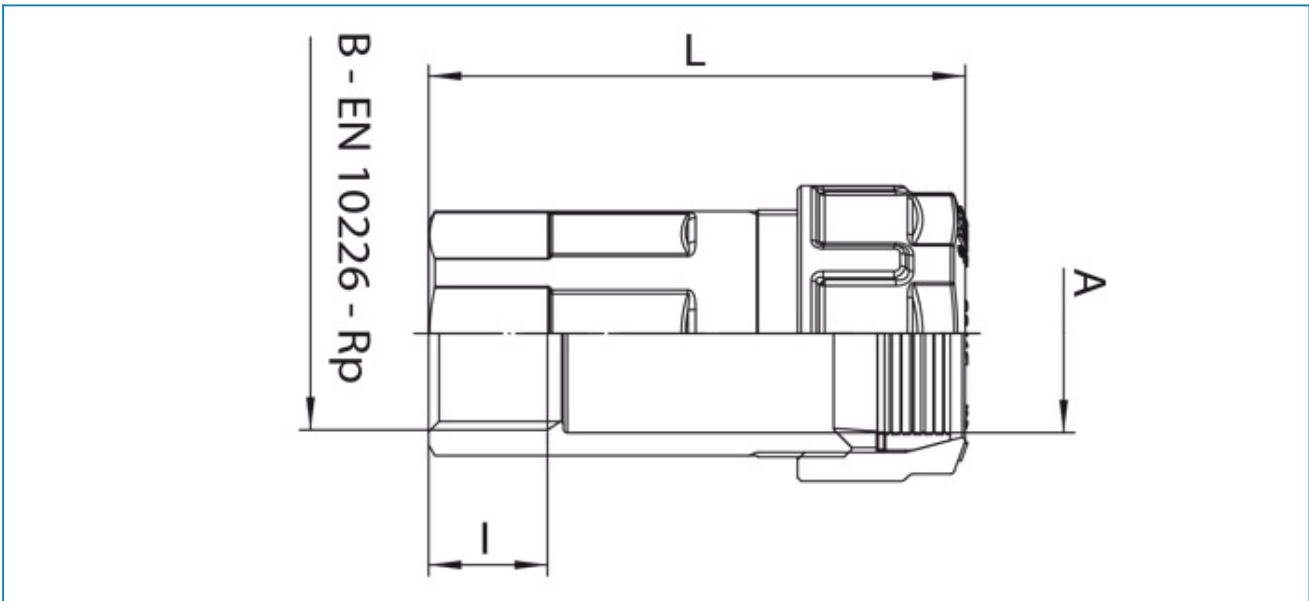

NEW

Serie **TURBO IRON**

Articolo **5F0100**

Straight female quick-assembling compression fitting with elastomer seal with a trapezoidal section up to PN50/MOP5.

AxB	BOX	MASTER BOX	CODICE	I	L
3/8" x 3/8"	30	240	5F010003	11,4	58
1/2" x 1/2"	22	176	5F010004	15	68
3/4" x 3/4"	12	96	5F010005	16,3	74
1" x 1"	9	72	5F010006	19,1	79
1"1/4 x 1"1/4	6	24	5F010007	21,4	89
1"1/2 x 1"1/2	6	24	5F010008	21,4	95
2" x 2"	3	12	5F010010	25,7	104