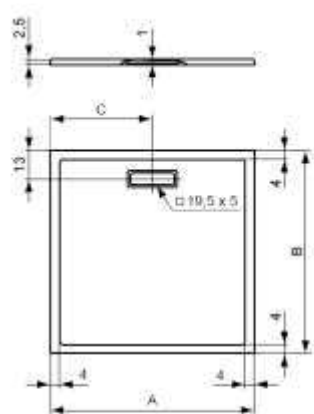

# ULTRA FLAT NEW

Piletta dedicata\*  
h 76 mm – 37 lt/min

2 misure

| Ultra Flat NEW RND | A  | B  | C  |
|--------------------|----|----|----|
| 80x80              | 80 | 80 | 25 |
| 90x90              | 90 | 90 | 35 |

4 misure

| Ultra Flat NEW SQR | A   | B   | C  |
|--------------------|-----|-----|----|
| 70x70              | 70  | 70  | 35 |
| 80x80              | 80  | 80  | 40 |
| 90x90              | 90  | 90  | 45 |
| 100x100            | 100 | 100 | 50 |