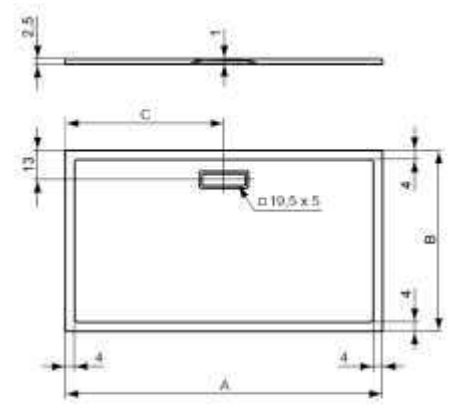

# ULTRA FLAT NEW

Piletta dedicata\*  
h 76 mm – 37 lt/min

2 misure

| Ultra Flat NEW RND | A  | B  | C  |
|--------------------|----|----|----|
| 80x80              | 80 | 80 | 25 |
| 90x90              | 90 | 90 | 35 |

4 misure

| Ultra Flat NEW SQR | A   | B   | C  |
|--------------------|-----|-----|----|
| 70x70              | 70  | 70  | 35 |
| 80x80              | 80  | 80  | 40 |
| 90x90              | 90  | 90  | 45 |
| 100x100            | 100 | 100 | 50 |

22 misure

| Ultra Flat NEW RECT | A   | B   | C  |
|---------------------|-----|-----|----|
| 100x80              | 100 | 80  | 50 |
| 120x80              | 120 | 80  | 60 |
| 140x80              | 140 | 80  | 70 |
| 160x80              | 160 | 80  | 80 |
| 170x80              | 170 | 80  | 85 |
| 180x80              | 180 | 80  | 90 |
| 90x70               | 90  | 70  | 45 |
| 100x70              | 100 | 70  | 50 |
| 120x70              | 120 | 70  | 60 |
| 140x70              | 140 | 70  | 70 |
| 160x70              | 160 | 70  | 80 |
| 170x70              | 170 | 70  | 85 |
| 90x75               | 90  | 75  | 45 |
| 90x80               | 90  | 80  | 45 |
| 100x90              | 100 | 90  | 50 |
| 120x90              | 120 | 90  | 60 |
| 140x90              | 140 | 90  | 70 |
| 160x90              | 160 | 90  | 80 |
| 170x90              | 170 | 90  | 85 |
| 180x90              | 180 | 90  | 90 |
| 120x100             | 120 | 100 | 60 |
| 140x100             | 140 | 100 | 70 |