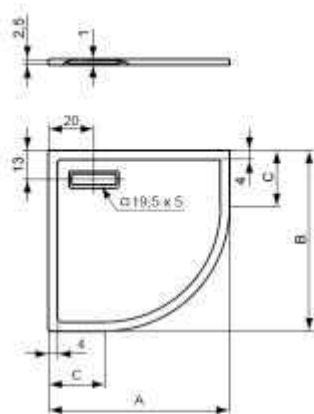

# ULTRA FLAT NEW

Piletta dedicata\*  
h 76 mm – 37 lt/min

2 misure

| Ultra Flat NEW RND | A  | B  | C  |
|--------------------|----|----|----|
| 80x80              | 80 | 80 | 25 |
| 90x90              | 90 | 90 | 35 |

4 misure

| Ultra Flat NEW SQR | A   | B   | C  |
|--------------------|-----|-----|----|
| 70x70              | 70  | 70  | 35 |
| 80x80              | 80  | 80  | 40 |
| 90x90              | 90  | 90  | 45 |
| 100x100            | 100 | 100 | 50 |

22 misure

| Ultra Flat NEW RECT | A   | B   | C  |
|---------------------|-----|-----|----|
| 100x80              | 100 | 80  | 50 |
| 120x80              | 120 | 80  | 60 |
| 140x80              | 140 | 80  | 70 |
| 160x80              | 160 | 80  | 80 |
| 170x80              | 170 | 80  | 85 |
| 180x80              | 180 | 80  | 90 |
| 90x70               | 90  | 70  | 45 |
| 100x70              | 100 | 70  | 50 |
| 120x70              | 120 | 70  | 60 |
| 140x70              | 140 | 70  | 70 |
| 160x70              | 160 | 70  | 80 |
| 170x70              | 170 | 70  | 85 |
| 90x75               | 90  | 75  | 45 |
| 90x80               | 90  | 80  | 45 |
| 100x90              | 100 | 90  | 50 |
| 120x90              | 120 | 90  | 60 |
| 140x90              | 140 | 90  | 70 |
| 160x90              | 160 | 90  | 80 |
| 170x90              | 170 | 90  | 85 |
| 180x90              | 180 | 90  | 90 |
| 120x100             | 120 | 100 | 60 |
| 140x100             | 140 | 100 | 70 |