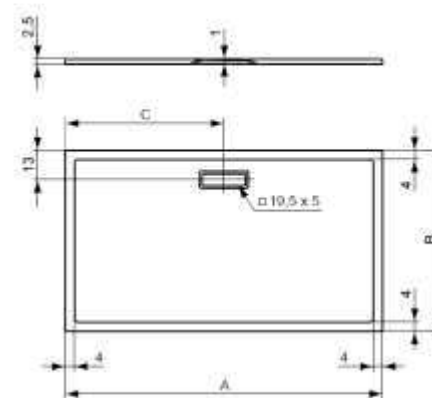

ULTRA FLAT NEW

Piletta dedicata*
h 76 mm – 37 lt/min

2 misure

| Ultra Flat NEW RND | A | B | C |
|--------------------|----|----|----|
| 80x80 | 80 | 80 | 25 |
| 90x90 | 90 | 90 | 35 |

4 misure

| Ultra Flat NEW SQR | A | B | C |
|--------------------|-----|-----|----|
| 70x70 | 70 | 70 | 35 |
| 80x80 | 80 | 80 | 40 |
| 90x90 | 90 | 90 | 45 |
| 100x100 | 100 | 100 | 50 |

22 misure

| Ultra Flat NEW RECT | A | B | C |
|---------------------|-----|-----|----|
| 100x80 | 100 | 80 | 50 |
| 120x80 | 120 | 80 | 60 |
| 140x80 | 140 | 80 | 70 |
| 160x80 | 160 | 80 | 80 |
| 170x80 | 170 | 80 | 85 |
| 180x80 | 180 | 80 | 90 |
| 90x70 | 90 | 70 | 45 |
| 100x70 | 100 | 70 | 50 |
| 120x70 | 120 | 70 | 60 |
| 140x70 | 140 | 70 | 70 |
| 160x70 | 160 | 70 | 80 |
| 170x70 | 170 | 70 | 85 |
| 90x75 | 90 | 75 | 45 |
| 90x80 | 90 | 80 | 45 |
| 100x90 | 100 | 90 | 50 |
| 120x90 | 120 | 90 | 60 |
| 140x90 | 140 | 90 | 70 |
| 160x90 | 160 | 90 | 80 |
| 170x90 | 170 | 90 | 85 |
| 180x90 | 180 | 90 | 90 |
| 120x100 | 120 | 100 | 60 |
| 140x100 | 140 | 100 | 70 |