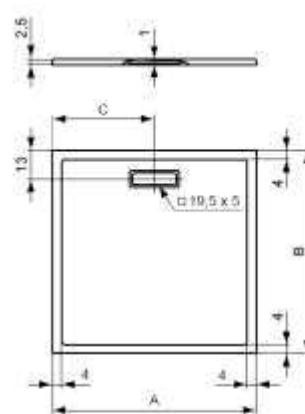

ULTRA FLAT NEW

Piletta dedicata*
h 76 mm – 37 lt/min

2 misure

| Ultra Flat NEW RND | A | B | C |
|--------------------|----|----|----|
| 80x80 | 80 | 80 | 25 |
| 90x90 | 90 | 90 | 35 |

4 misure

| Ultra Flat NEW SQR | A | B | C |
|--------------------|-----|-----|----|
| 70x70 | 70 | 70 | 35 |
| 80x80 | 80 | 80 | 40 |
| 90x90 | 90 | 90 | 45 |
| 100x100 | 100 | 100 | 50 |

22 misure

| Ultra Flat NEW RECT | A | B | C |
|---------------------|-----|-----|----|
| 100x80 | 100 | 80 | 50 |
| 120x80 | 120 | 80 | 60 |
| 140x80 | 140 | 80 | 70 |
| 160x80 | 160 | 80 | 80 |
| 170x80 | 170 | 80 | 85 |
| 180x80 | 180 | 80 | 90 |
| 90x70 | 90 | 70 | 45 |
| 100x70 | 100 | 70 | 50 |
| 120x70 | 120 | 70 | 60 |
| 140x70 | 140 | 70 | 70 |
| 160x70 | 160 | 70 | 80 |
| 170x70 | 170 | 70 | 85 |
| 90x75 | 90 | 75 | 45 |
| 90x80 | 90 | 80 | 45 |
| 100x90 | 100 | 90 | 50 |
| 120x90 | 120 | 90 | 60 |
| 140x90 | 140 | 90 | 70 |
| 160x90 | 160 | 90 | 80 |
| 170x90 | 170 | 90 | 85 |
| 180x90 | 180 | 90 | 90 |
| 120x100 | 120 | 100 | 60 |
| 140x100 | 140 | 100 | 70 |