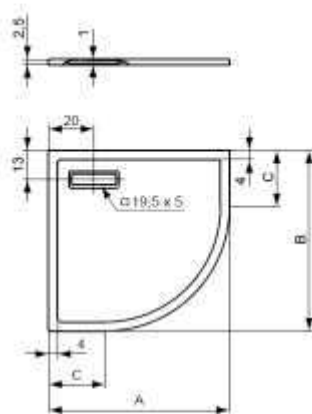

ULTRA FLAT NEW

Piletta dedicata*
h 76 mm – 37 lt/min

2 misure

| Ultra Flat NEW RND | A | B | C |
|--------------------|----|----|----|
| 80x80 | 80 | 80 | 25 |
| 90x90 | 90 | 90 | 35 |

4 misure

| Ultra Flat NEW SQR | A | B | C |
|--------------------|-----|-----|----|
| 70x70 | 70 | 70 | 35 |
| 80x80 | 80 | 80 | 40 |
| 90x90 | 90 | 90 | 45 |
| 100x100 | 100 | 100 | 50 |

22 misure

| Ultra Flat NEW RECT | A | B | C |
|---------------------|-----|-----|----|
| 100x80 | 100 | 80 | 50 |
| 120x80 | 120 | 80 | 60 |
| 140x80 | 140 | 80 | 70 |
| 160x80 | 160 | 80 | 80 |
| 170x80 | 170 | 80 | 85 |
| 180x80 | 180 | 80 | 90 |
| 90x70 | 90 | 70 | 45 |
| 100x70 | 100 | 70 | 50 |
| 120x70 | 120 | 70 | 60 |
| 140x70 | 140 | 70 | 70 |
| 160x70 | 160 | 70 | 80 |
| 170x70 | 170 | 70 | 85 |
| 90x75 | 90 | 75 | 45 |
| 90x80 | 90 | 80 | 45 |
| 100x90 | 100 | 90 | 50 |
| 120x90 | 120 | 90 | 60 |
| 140x90 | 140 | 90 | 70 |
| 160x90 | 160 | 90 | 80 |
| 170x90 | 170 | 90 | 85 |
| 180x90 | 180 | 90 | 90 |
| 120x100 | 120 | 100 | 60 |
| 140x100 | 140 | 100 | 70 |