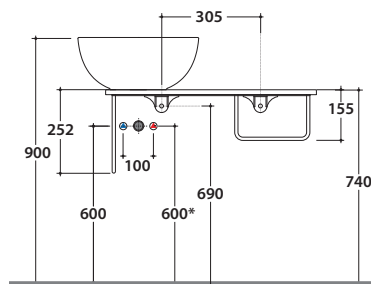

B6T30

Struttura sospesa in acciaio nero opaco 65x36 h25 cm Piano in ceramica con foro lavabo destro, rubinetteria a parete

Wallhanging structure in black matt steel 65x36 h25 cm with washbasin shelf in ceramic, with right washbasin hole and wall installed tap

B6T37

OP008TXX

Finiture
Finish

bagno di
colore

le pietre

Acciaio nero opaco
Steel matt black

B6T30

Struttura sospesa in acciaio nero opaco 65x36 h25 cm Piano in ceramica con foro lavabo destro, rubinetteria a parete

Wallhanging structure in black matt steel 65x36 h 25 cm with washbasin shelf in ceramic, with left washbasin hole and wall installed tap

RA053AR

Sifone ingombro ridotto a forma tonda 1"1/4 Peso 1,16 Kg

Space-saving round siphon 1"1/4, weight: 1,16 kg