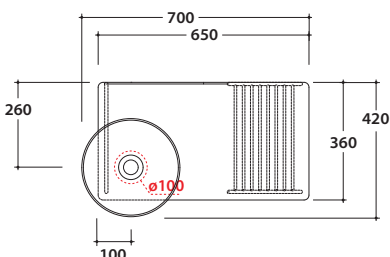

B6T30

Struttura sospesa in acciaio nero opaco 65x36 h25 cm Piano in ceramica con foro lavabo destro, rubinetteria a parete

Wallhanging structure in black matt steel 65x36 h25 cm with washbasin shelf in ceramic, with right washbasin hole and wall installed tap

B6T37

OP008TXX

Finiture
Finish

bagno di
colore

le pietre

Acciaio nero opaco
Steel matt black

B6T30

Struttura sospesa in acciaio nero opaco 65x36 h25 cm Piano in ceramica con foro lavabo destro, rubinetteria a parete

Wallhanging structure in black matt steel 65x36 h 25 cm with washbasin shelf in ceramic, with left washbasin hole and wall installed tap

RA053AR

Sifone ingombro ridotto a forma tonda 1"1/4 Peso 1,16 Kg

Space-saving round siphon 1"1/4, weight: 1,16 kg