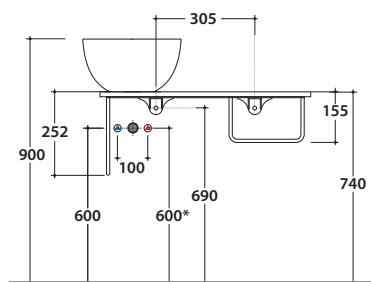

B6T30

Struttura sospesa in acciaio nero opaco 65x36 h25 cm Piano in ceramica con foro lavabo destro, rubinetteria a parete

Wallhanging structure in black matt steel 65x36 h25 cm with washbasin shelf in ceramic, with right washbasin hole and wall installed tap

B6T37

OP008TXX

Finiture
Finish

bagno di
colore

le pietre

Acciaio nero opaco
Steel matt black

B6T30

Struttura sospesa in acciaio nero opaco 65x36 h25 cm Piano in ceramica con foro lavabo destro, rubinetteria a parete

Wallhanging structure in black matt steel 65x36 h 25 cm with washbasin shelf in ceramic, with left washbasin hole and wall installed tap

RA053AR

Sifone ingombro ridotto a forma tonda 1"1/4 Peso 1,16 Kg

Space-saving round siphon 1"1/4, weight: 1,16 kg