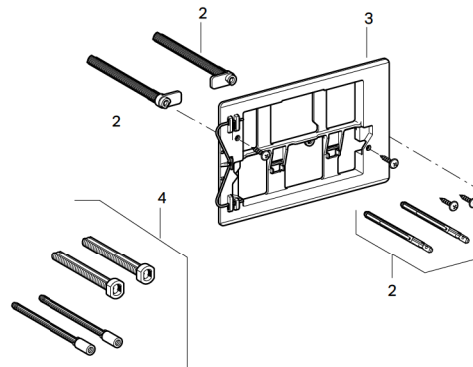

Replacement Parts for Inactive Kappa Actuators

115.228 115.258 115.260 115.680

Actuator Dimensions: 8.3" x 5.6" (21.2 cm x 14.2 cm)

Item				Model No.	Description	List Price
1	1	1	—	241.295.00.1	Spring for actuator plate, 10 pcs	$9.00
2	2	2	2	240.639.00.1	Actuator lever rod set for Kappa Concealed Tank	6.00
3	3	3	3	240.646.00.1	Mounting frame for Kappa Concealed Tank/Artline	11.00
4	4	4	4	240.938.00.1	Extension set for actuator plates for Sigma Concealed Tanks 2x6 and 2x4, Kappa and Omega Concealed Tanks	22.00

115.680

115.228

115.258/115.260

Products marked with comply with the American Disabilities Act (ADA) when installed per the requirements of the latest ADA Accessibility Guidelines (ADAAG) and/or ICC/ANSI A117.1.